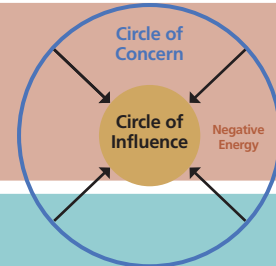

Leadership Road – Manager Leadership Program Pathway to the Future

This series of modules will build on the leadership skills taught in Supervisor training, and will provide managers with additional topics to further develop their skills. A Blueprint guide to set goals for individual projects, pillar responsibilities and developing Supervisors will be part of each module, and the focus of follow-up activities.

Manager Leadership Program Includes:

Module 1: Managing Performance

- Expectations and accountability
- Coaching to standards
- DiSC Work of Leaders self assessment
- Situational Leadership